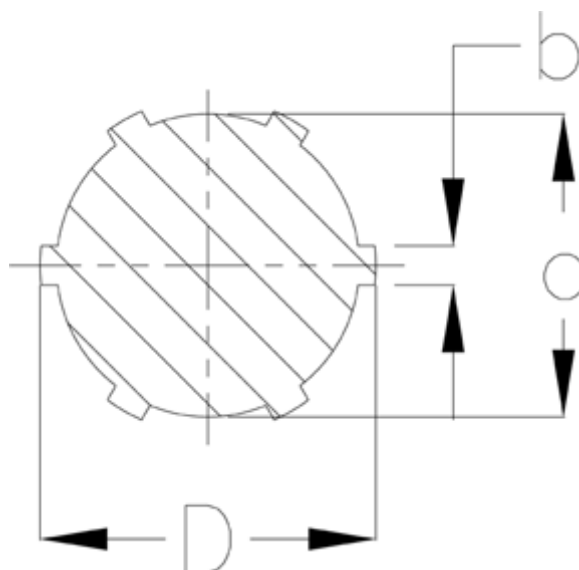

Data Sheet

Article number: 0752420500

Description: Spline shaft 1000524002
B6 x 16 x 20 length 500

Measures

b = 4

d = 16

D = 20

Description = B 6x16x20

Length = 500